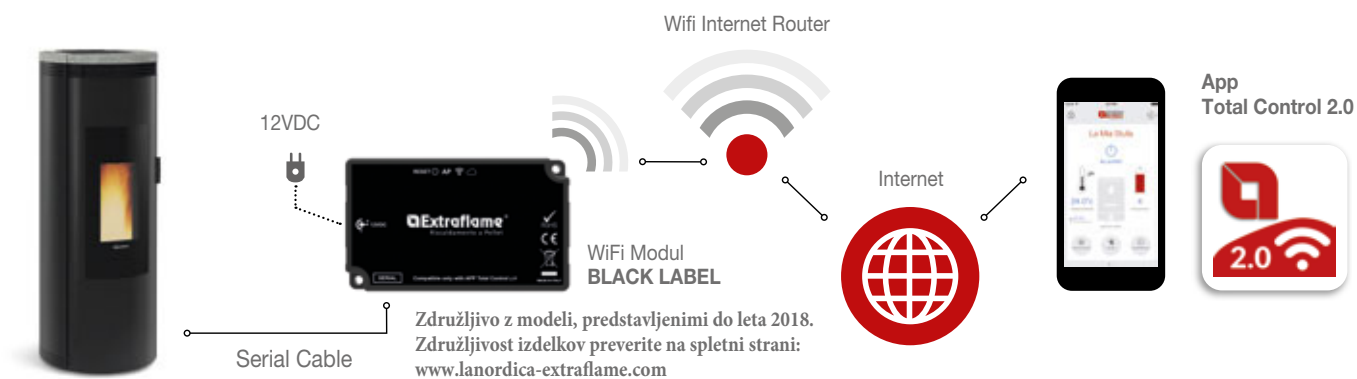

WiFi Modul diagram "BLACK LABEL" (B)