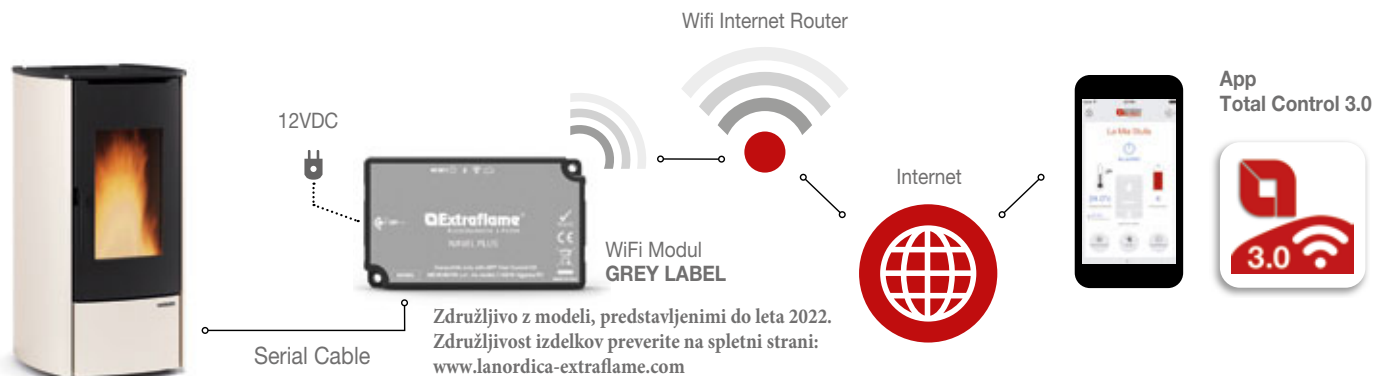

WiFi Modul diagram "GREY LABEL" (C)