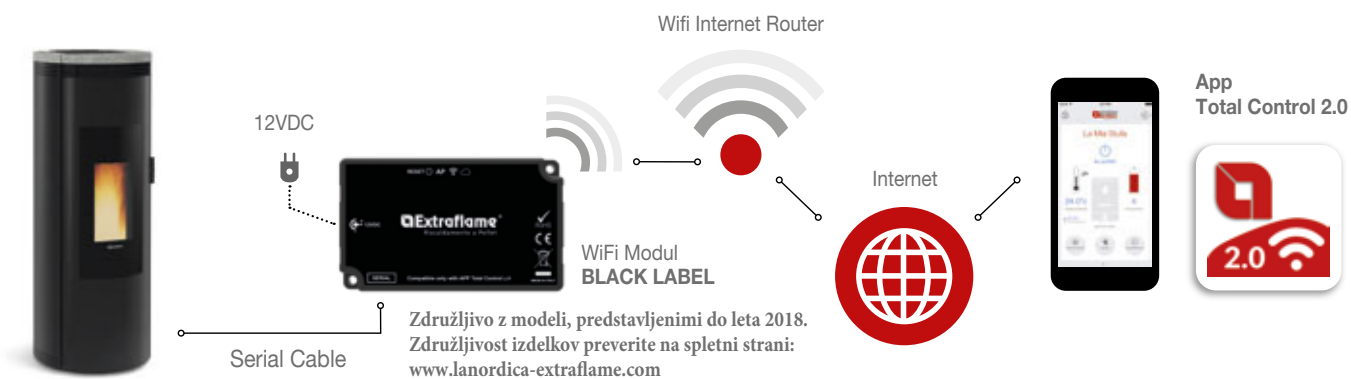

WiFi Modul diagram "BLACK LABEL" (B)