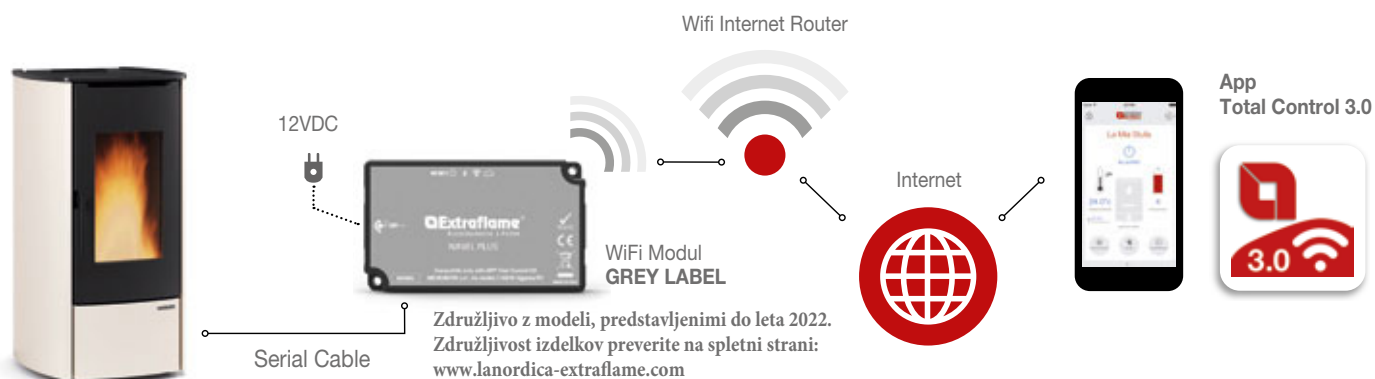

WiFi Modul diagram "GREY LABEL" (C)